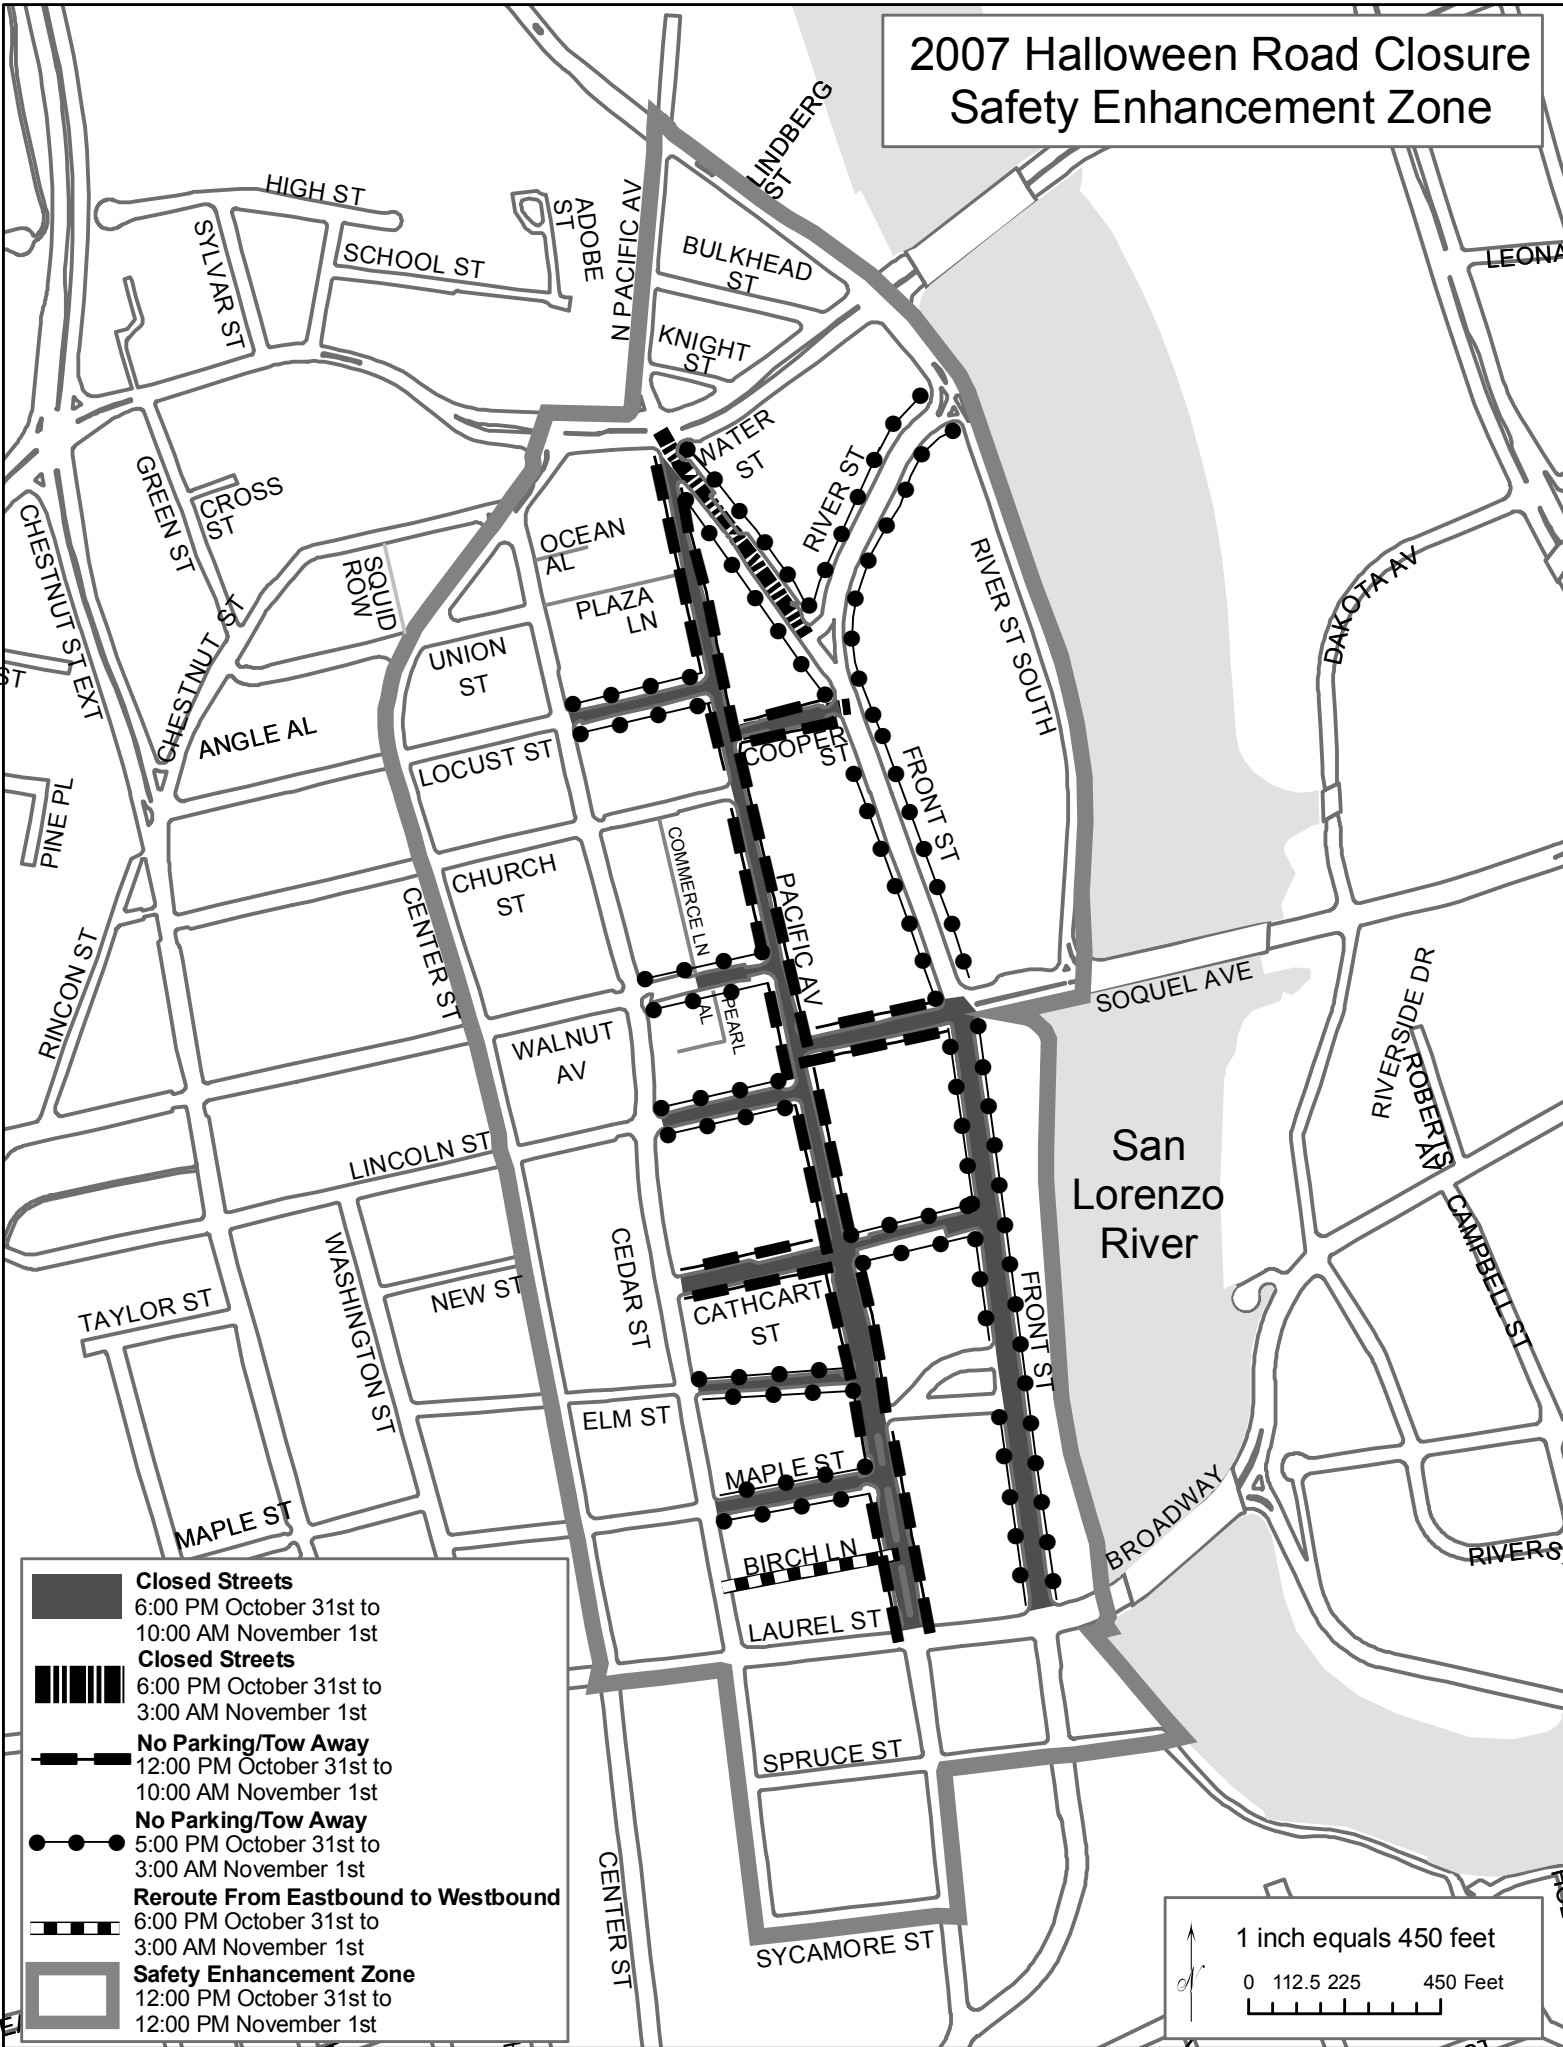

2007 Halloween Road Closure Safety Enhancement Zone

-  **Closed Streets**
6:00 PM October 31st to
10:00 AM November 1st
-  **Closed Streets**
6:00 PM October 31st to
3:00 AM November 1st
-  **No Parking/Tow Away**
12:00 PM October 31st to
10:00 AM November 1st
-  **No Parking/Tow Away**
5:00 PM October 31st to
3:00 AM November 1st
-  **Reroute From Eastbound to Westbound**
6:00 PM October 31st to
3:00 AM November 1st
-  **Safety Enhancement Zone**
12:00 PM October 31st to
12:00 PM November 1st

1 inch equals 450 feet
 0 112.5 225 450 Feet